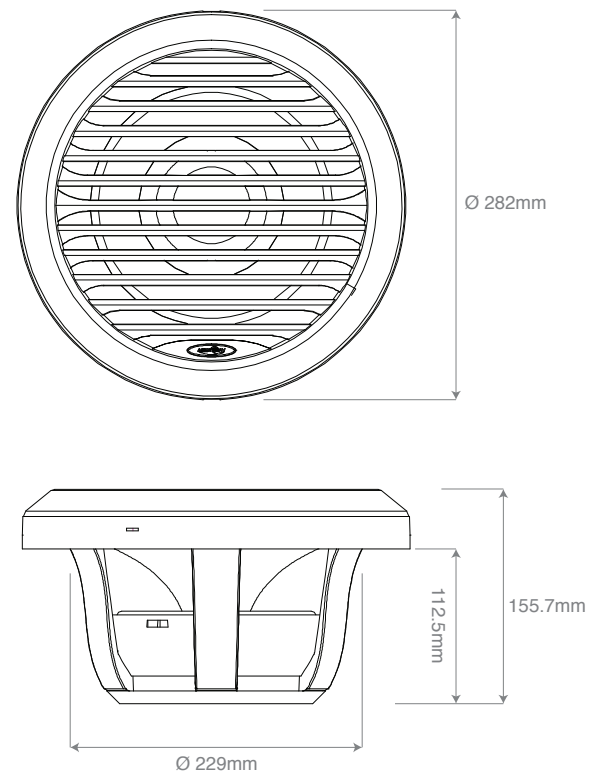

DIMENSIONS

Aquatic AV

282 Kinney Drive
San Jose, CA 95112, USA

E-mail: info@aquaticav.com

US & Canada: 1 877 579 2782

International: +1 408 559 1668

Fax: +1 408 559 0125

www.aquaticav.com

Design and specification subject to change without notice.E&OE